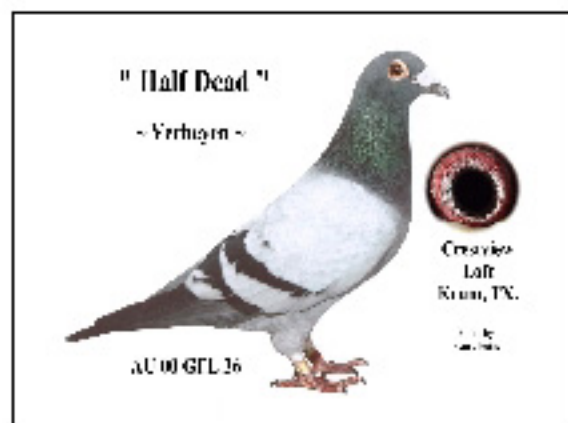

00 GFL 36

"1/2 DEAD"

STRAIN: **VERHEYEN**

COLOR: **Blue Bar**

EYE: (0)

SEX: **Cock**

D.O.B:

SON OF STRONGMAN/VITESSE

Pos Analysis	Club	Fed
Wins	0	0
Pos<15	0	0

For: CRESTVIEW LOFT

♂ **94 B 6362464**

Alias "STRONG MAN"
 Strain: HOFKENS
 Color: Blue Bar

♂ **88 B 6224303**

Alias "FLIGHT KING"
 Strain: HOFKENS
 Color: Blue Bar